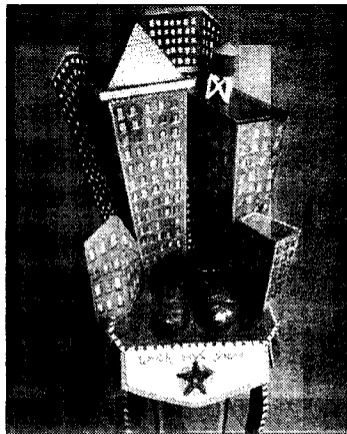

Tindall joins Sandpiper

The work of artist Dana A. Tindall will be on display at the Sandpiper Gallery, 95 Commercial St. in Wellfleet throughout the summer.

Described as friendly, with a cynical touch, many of Tindall's pieces incorporate personal narrative that is activated by the viewer.

During the recent gallery summer kick-off party, quite a few folks were taking turns interacting with "Bob, Witch of the Midwest." Viewers were invited to make a wish and press a button that activates the piece in unusual ways.

For further information call the gallery at (508) 349-9500.

*"Bob, Witch of the Midwest,"
acrylic on mixed media by Dana
Tindall.*

ORAIN